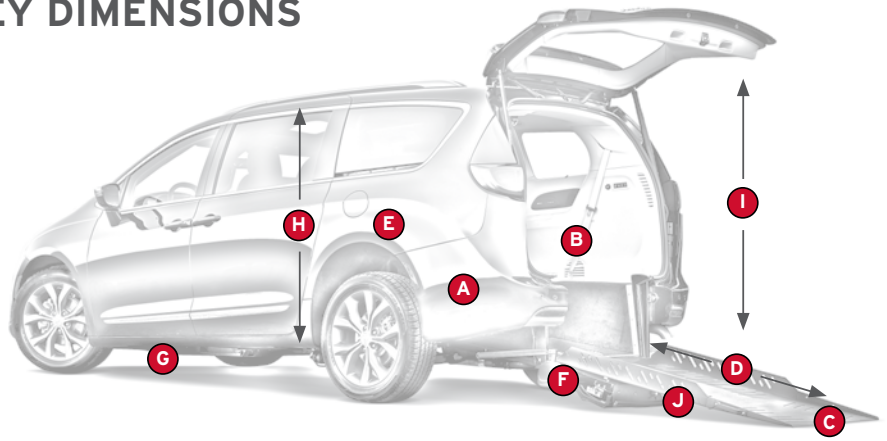

36" WIDE

The spacious interior provides more room for wheelchair users to safely enter from the 35" ramp and maneuver inside the vehicle.

RECESSED SIDE-POCKETS

Exclusive to Revability, the recessed tie-down side pockets keep equipment out of the way, and deliver a clutter-free experience with a 5year/50,000 mile conversion warranty.

CONVERSION FEATURES

- Up to 100" long x 36" wide lowered floor
- 35" wide dual-latching ramp with crash intrusion bars, 1,000 lb. capacity with 4" side rails
- 56" entryway height with entry light
- 2nd row factory bucket seats w/ flip & stow
- **EXCLUSIVE** recessed tie-down side pockets
- 8 L-track tie downs, restraints for 2 wheelchair securement positions
- Carpet trim with EZ-Care commercial flooring on lowered floor
- Integrated independent rear suspension* provides superior ride and handling. (*Patent Pending)

KEY DIMENSIONS

	Chrysler Pacifica	Dodge Grand Caravan	Toyota Sienna
A Lowered floor length	100"/54"	100"/60"	88"/60"
B Lowered floor width	36"	35"	35"
C Usable ramp width	35"	34"	34"
D Overall ramp length (bi-fold)	60"	60"	60"
E Distance between 2nd row seats (1 UP)	26"	26"	26"
F Ground clearance at rear frame	9.5"	8"	8"
G Ground clearance at skid plate	5.8"	6"	6"
H Interior head room at center	56"	58.5"	58"
I Rear entrance height	56"	56"	57"
J Rear ramp angle	9.5°	9.5°	9.5°

* Overall height and ground clearance vary based on tire size.

AVAILABLE OPTIONS

- Set of 4 retractable L-track tie-downs
- Set of 2 electric retractable L-track tie-downs w/ restraints
- Commercial grade black EZ-Care vinyl flooring throughout
- 16" 2nd row fixed bucket seats
- 3rd row 2-passenger flip bench seat
- Power wheelchair winch w/ wireless remote control