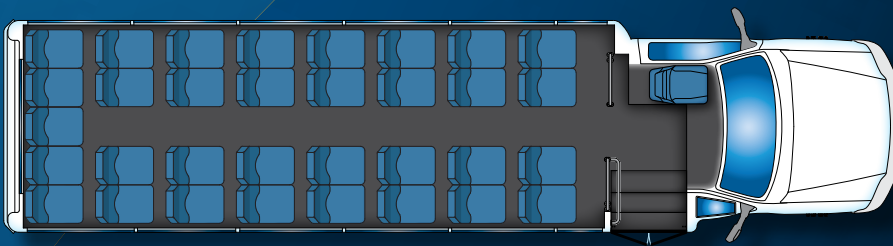

Maximum ambulatory passengers shown

Take your virtual tour at www.glavalbus.com

To see how Glaval's Entourage can help you on your trip, call 800-445-2825.

A Berkshire Hathaway Company:
ISO 9002 Certified:

All information contained in this flyer is believed to be accurate at the time of publication. However, during the model year, it may be necessary to make revisions and Glaval Bus reserves the right to make all such changes without notice.

Your Glaval Bus Dealer

ALLIANCE BUS GROUP
ALONG FOR THE WHOLE RIDE
CALL 866-287-4768
www.alliancebusgroup.com

*Optional equipment shown