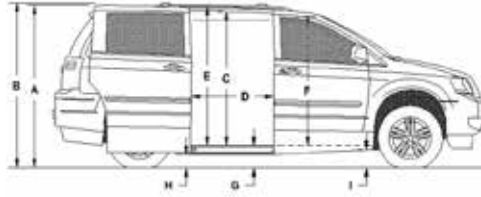

KEY DIMENSIONS

	10" Dodge Grand Caravan	14" Dodge Grand Caravan	Chrysler Pacifica
A Overall height of van	70.5" - 71.5"	72.75"	72.25"
B Overall height of van with luggage rack	73.5" - 74.5"	75"	73.5"
C Door opening usable height	52"	56"	54.5"
D Door opening usable width	33"	33"	31"
E Interior height at center of van	54"	57.5"	59"
F Interior height at driver & passenger position	56.5"	60"	58"
G Ground to floor height	11.75" - 12.75"	11"	11"
H Ground clearance at sliding door	5" - 6"	7"	5"
I Ground clearance at frame (empty)	6.75" - 7.75"	7.625"	6.75"
J Interior width at 3rd rear row	37.5"	46.5"	45"
K Interior width at middle of ramp	66"	66"	70"
L Interior width at B-pillar	61" - 56"	60"	59.5"
M Interior length of floor behind front seat	55.5"	55.5"	51.5"
N Interior length of floor overall	87.5"	87"	86.5"
O Ramp length, first section only	30.5"	34.5"	28"
P Ramp length overall	54"	54"	54"
Q Ramp usable width	31"	31"	30"
R Ramp angle knelt	9.5° - 10°	9°	9°