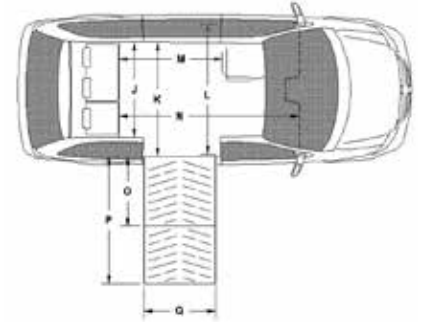

KEY DIMENSIONS

	10" Dodge Grand Caravan	14" Dodge Grand Caravan	Chrysler Pacifica
A Overall height of van	70.5" - 71.5"	72.75"	72.25"
B Overall height of van with luggage rack	73.5" - 74.5"	75"	73.5"
C Door opening usable height	52"	56"	54.5"
D Door opening usable width	33"	33"	31"
E Interior height at center of van	54"	57.5"	59"
F Interior height at driver & passenger position	56.5"	60"	58"
G Ground to floor height	11.75" - 12.75"	11"	11"
H Ground clearance at sliding door	5" - 6"	7"	5"
I Ground clearance at frame (empty)	6.75" - 7.75"	7.625"	6.75"
J Interior width at 3rd rear row	37.5"	46.5"	45"
K Interior width at middle of ramp	66"	66"	70"
L Interior width at B-pillar	61" - 56"	60"	59.5"
M Interior length of floor behind front seat	55.5"	55.5"	51.5"
N Interior length of floor overall	87.5"	87"	86.5"
O Ramp length, first section only	30.5"	34.5"	28"
P Ramp length overall	54"	54"	54"
Q Ramp usable width	31"	31"	30"
R Ramp angle knelt	9.5° - 10°	9°	9°