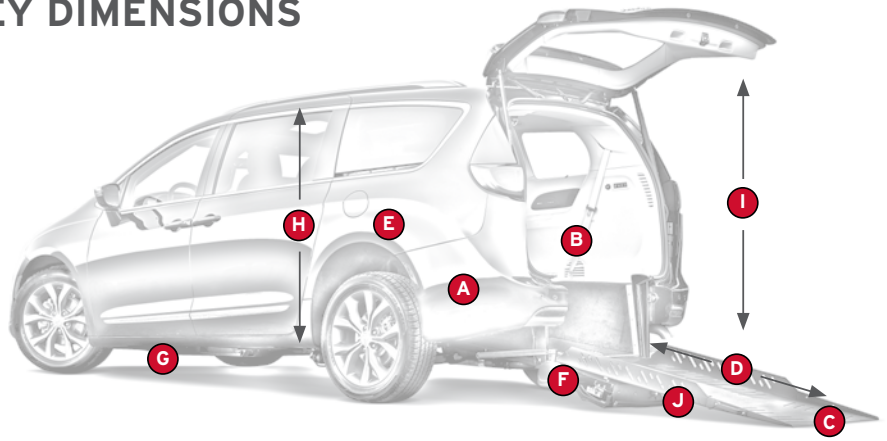

### 36" WIDE

The spacious interior provides more room for wheelchair users to safely enter from the 35" ramp and maneuver inside the vehicle.

### CONVERSION FEATURES

- Up to 100" long x 36" wide lowered floor
- 35" wide dual-latching ramp with crash intrusion bars, 1,000 lb. capacity with 4" side rails
- 56" entryway height with entry light
- 2nd row factory bucket seats w/ flip & stow
- **EXCLUSIVE** recessed tie-down side pockets
- 8 L-track tie downs, restraints for 2 wheelchair securement positions
- Carpet trim with EZ-Care commercial flooring on lowered floor
- Integrated independent rear suspension\* provides superior ride and handling. (\*Patent Pending)

**KEY DIMENSIONS**

	Chrysler Pacifica	Dodge Grand Caravan	Toyota Sienna
<b>A</b> Lowered floor length	100"/54"	100"/60"	88"/60"
<b>B</b> Lowered floor width	36"	35"	35"
<b>C</b> Usable ramp width	35"	34"	34"
<b>D</b> Overall ramp length (bi-fold)	60"	60"	60"
<b>E</b> Distance between 2nd row seats (1 UP)	26"	26"	26"
<b>F</b> Ground clearance at rear frame	9.5"	8"	8"
<b>G</b> Ground clearance at skid plate	5.8"	6"	6"
<b>H</b> Interior head room at center	56"	58.5"	58"
<b>I</b> Rear entrance height	56"	56"	57"
<b>J</b> Rear ramp angle	9.5°	9.5°	9.5°