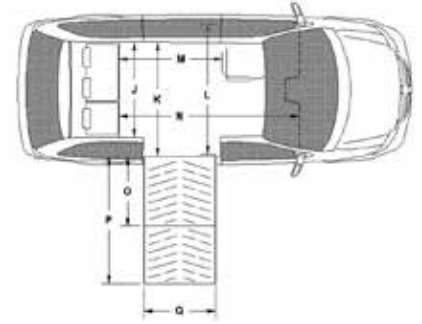

KEY DIMENSIONS

	10" Dodge Grand Caravan	14" Dodge Grand Caravan	Chrysler Pacifica
A Overall height of van	70.5" - 71.5"	72.75"	72.25"
B Overall height of van with luggage rack	73.5" - 74.5"	75"	73.5"
C Door opening usable height	52"	56"	54.5"
D Door opening usable width	33"	33"	31"
E Interior height at center of van	54"	57.5"	59"
F Interior height at driver & passenger position	56.5"	60"	58"
G Ground to floor height	11.75" - 12.75"	11"	11"
H Ground clearance at sliding door	5" - 6"	7"	5"
I Ground clearance at frame (empty)	6.75" - 7.75"	7.625"	6.75"
J Interior width at 3rd rear row	37.5"	46.5"	45"
K Interior width at middle of ramp	66"	66"	70"
L Interior width at B-pillar	61" - 56"	60"	59.5"
M Interior length of floor behind front seat	55.5"	55.5"	51.5"
N Interior length of floor overall	87.5"	87"	86.5"
O Ramp length, first section only	30.5"	34.5"	28"
P Ramp length overall	54"	54"	54"
Q Ramp usable width	31"	31"	30"
R Ramp angle knelt	9.5° - 10°	9°	9°